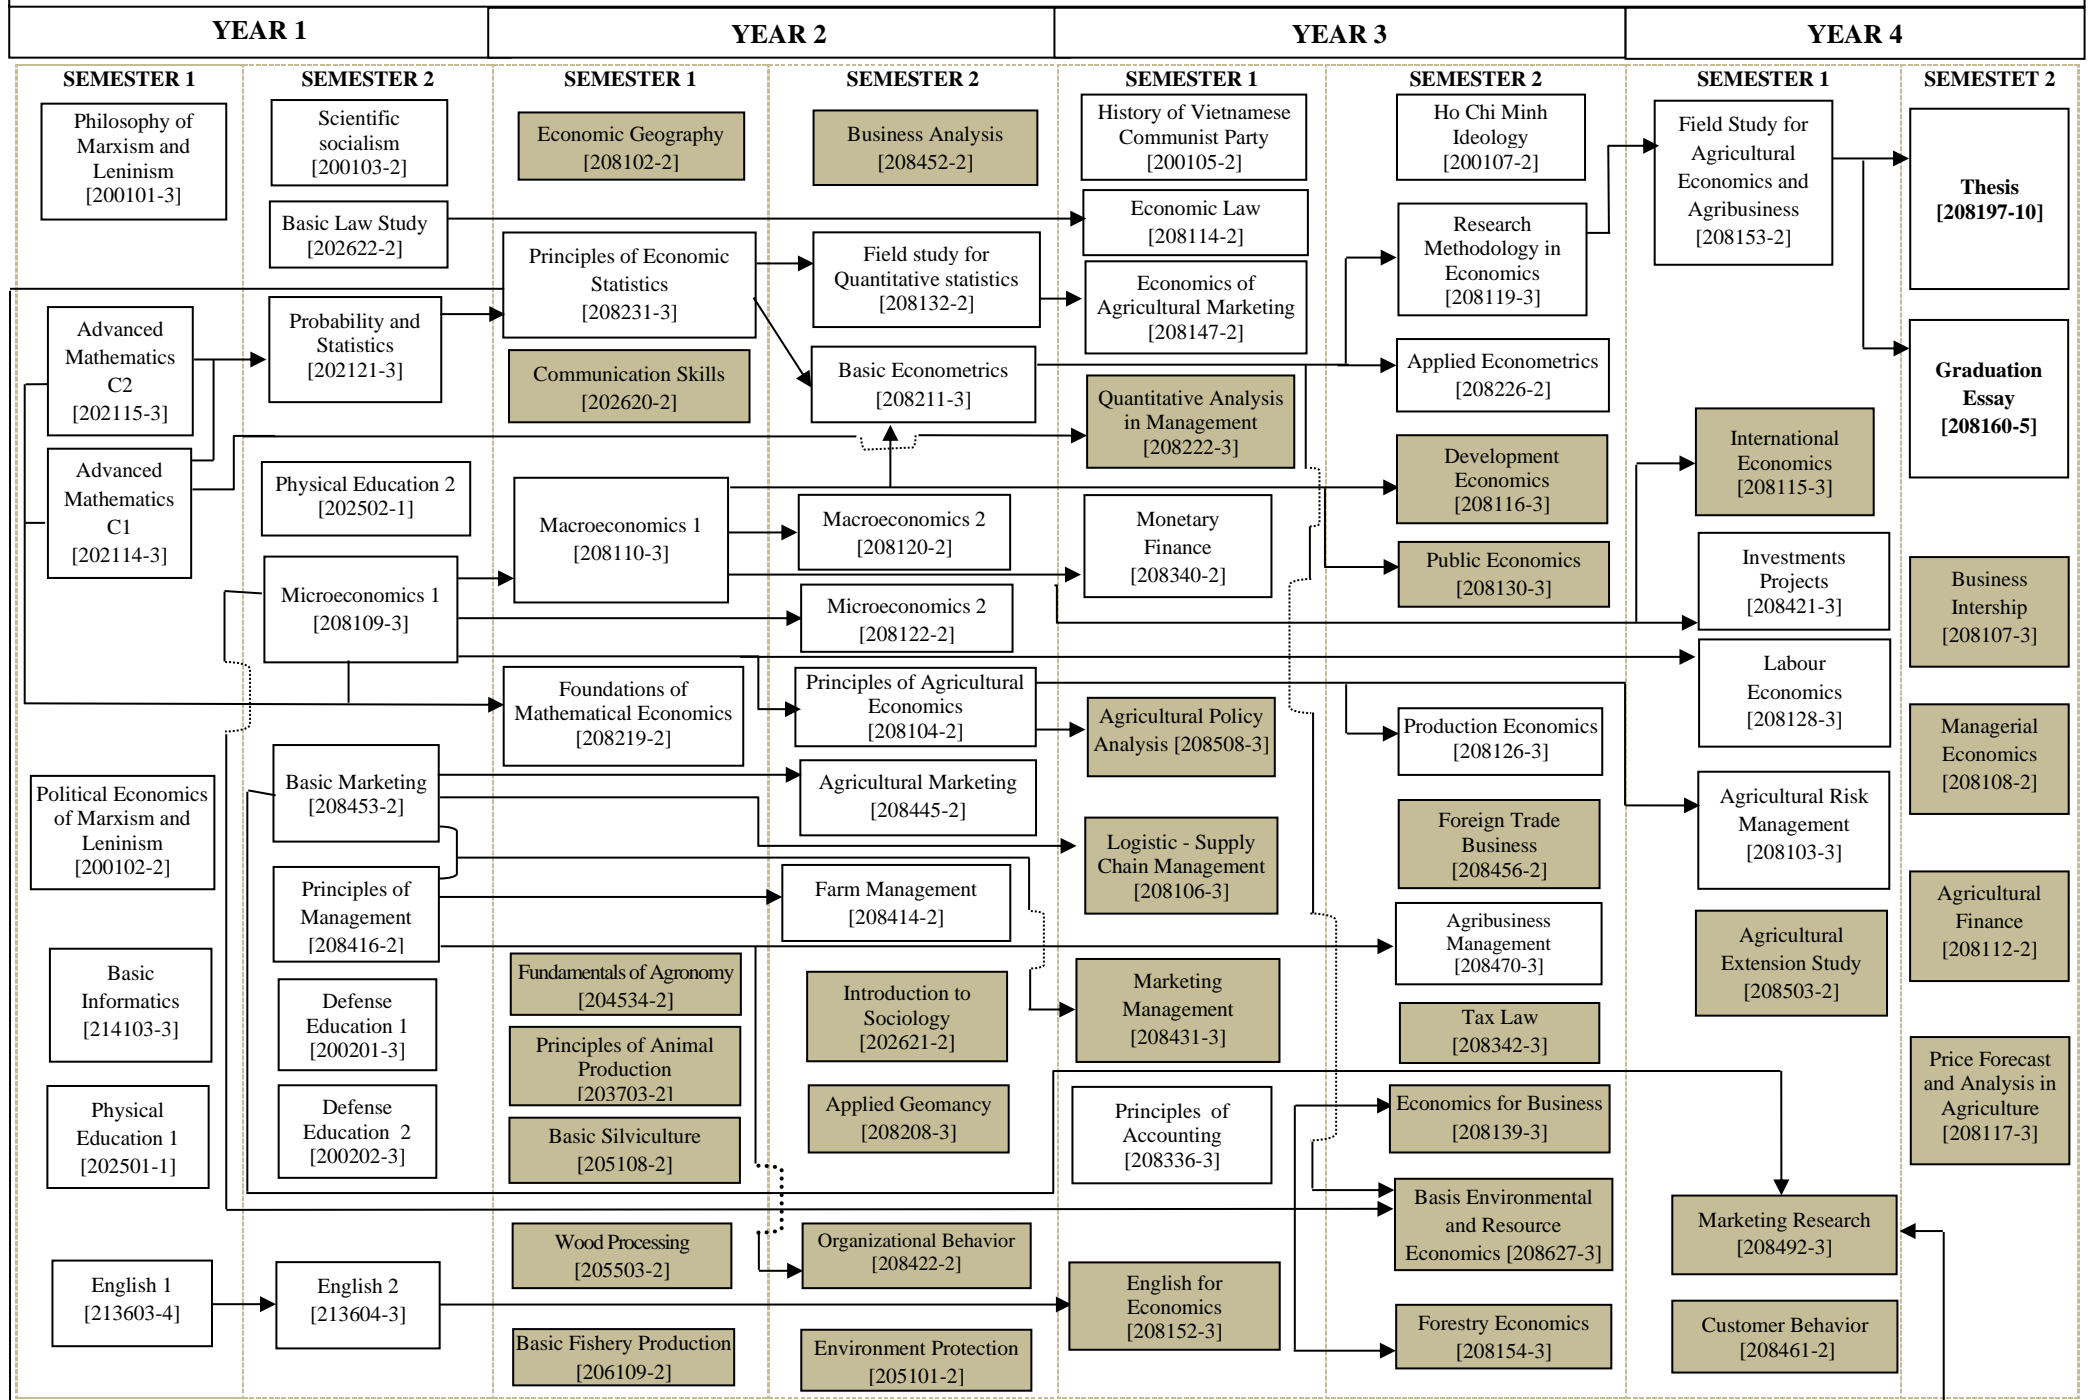

CURRICULUM MAP: AGRICULTURAL ECONOMICS -2018

Compulsory courses

Elective courses

Previous courses →

Course Name
[Course ID - Credits]